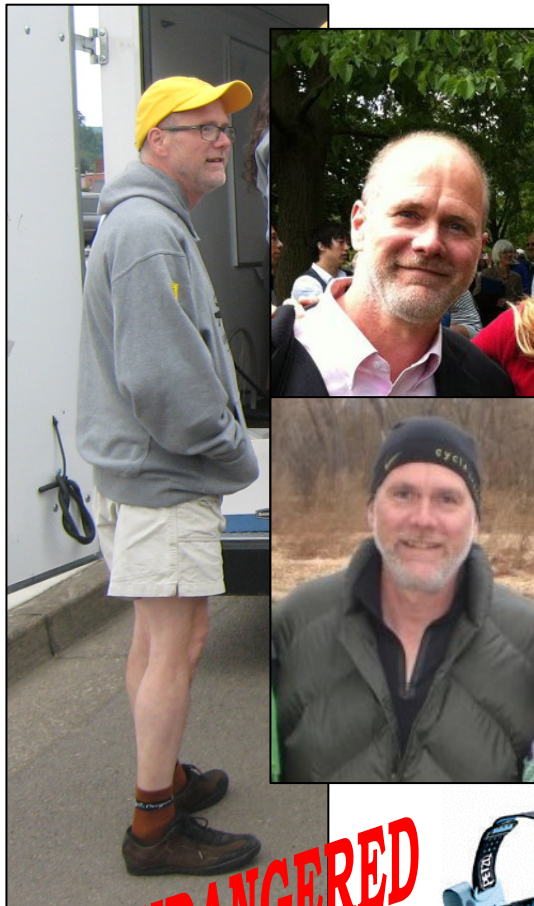

Douglas County Sheriff's Office

MISSING PERSON

**** \$10,000 REWARD ****

for information that directly results in locating Mark Bosworth

MISSING FROM: Riddle, Oregon DATE MISSING: September 16th, 2011

MARK BOSWORTH

Age: 54 **Hair:** Gray **Eyes:** Blue
Height: 6'0" **Weight:** 180 lbs

Last seen wearing:

- Black athletic pants
- Brown bike shoes *(as shown in photo)*
- Gray Cycle Oregon sweatshirt
- Dark thermals
- Yellow Oregon Cycling hat
- Blue Cycle Oregon wristband
- Petzl brand headlamp
- Black over-the-shoulder bag

ENDANGERED

Mark Bosworth was last seen by friends at the Cycle Oregon event in Riddle, Oregon on Friday night, September 16th, 2011, around 11:00 pm, near the Riddle High School. His current whereabouts are unknown. Mr. Bosworth has recently been showing signs of disorientation and confusion.